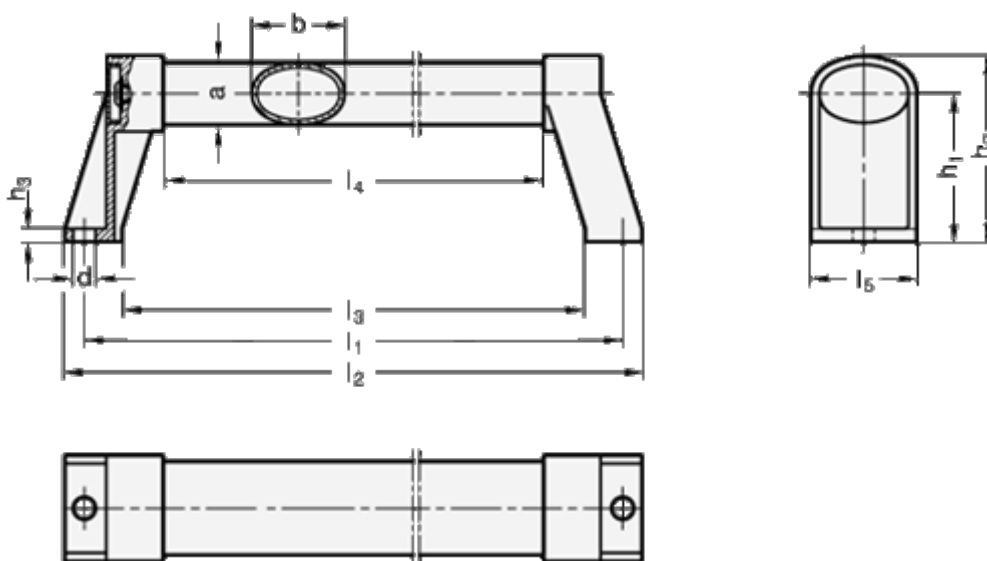

Data Sheet

Article number: 20334136800ES

Description: E+G Oval tubular handle
GN 334.1-36-800-ES

Measures

a = 24	l3 = 771
b = 36	l4 = 739
d = 8.5	l5 = 41
h1 = 57	
h2 = 72	
h3 = 5	
l1 = 800	
l2 = 815	